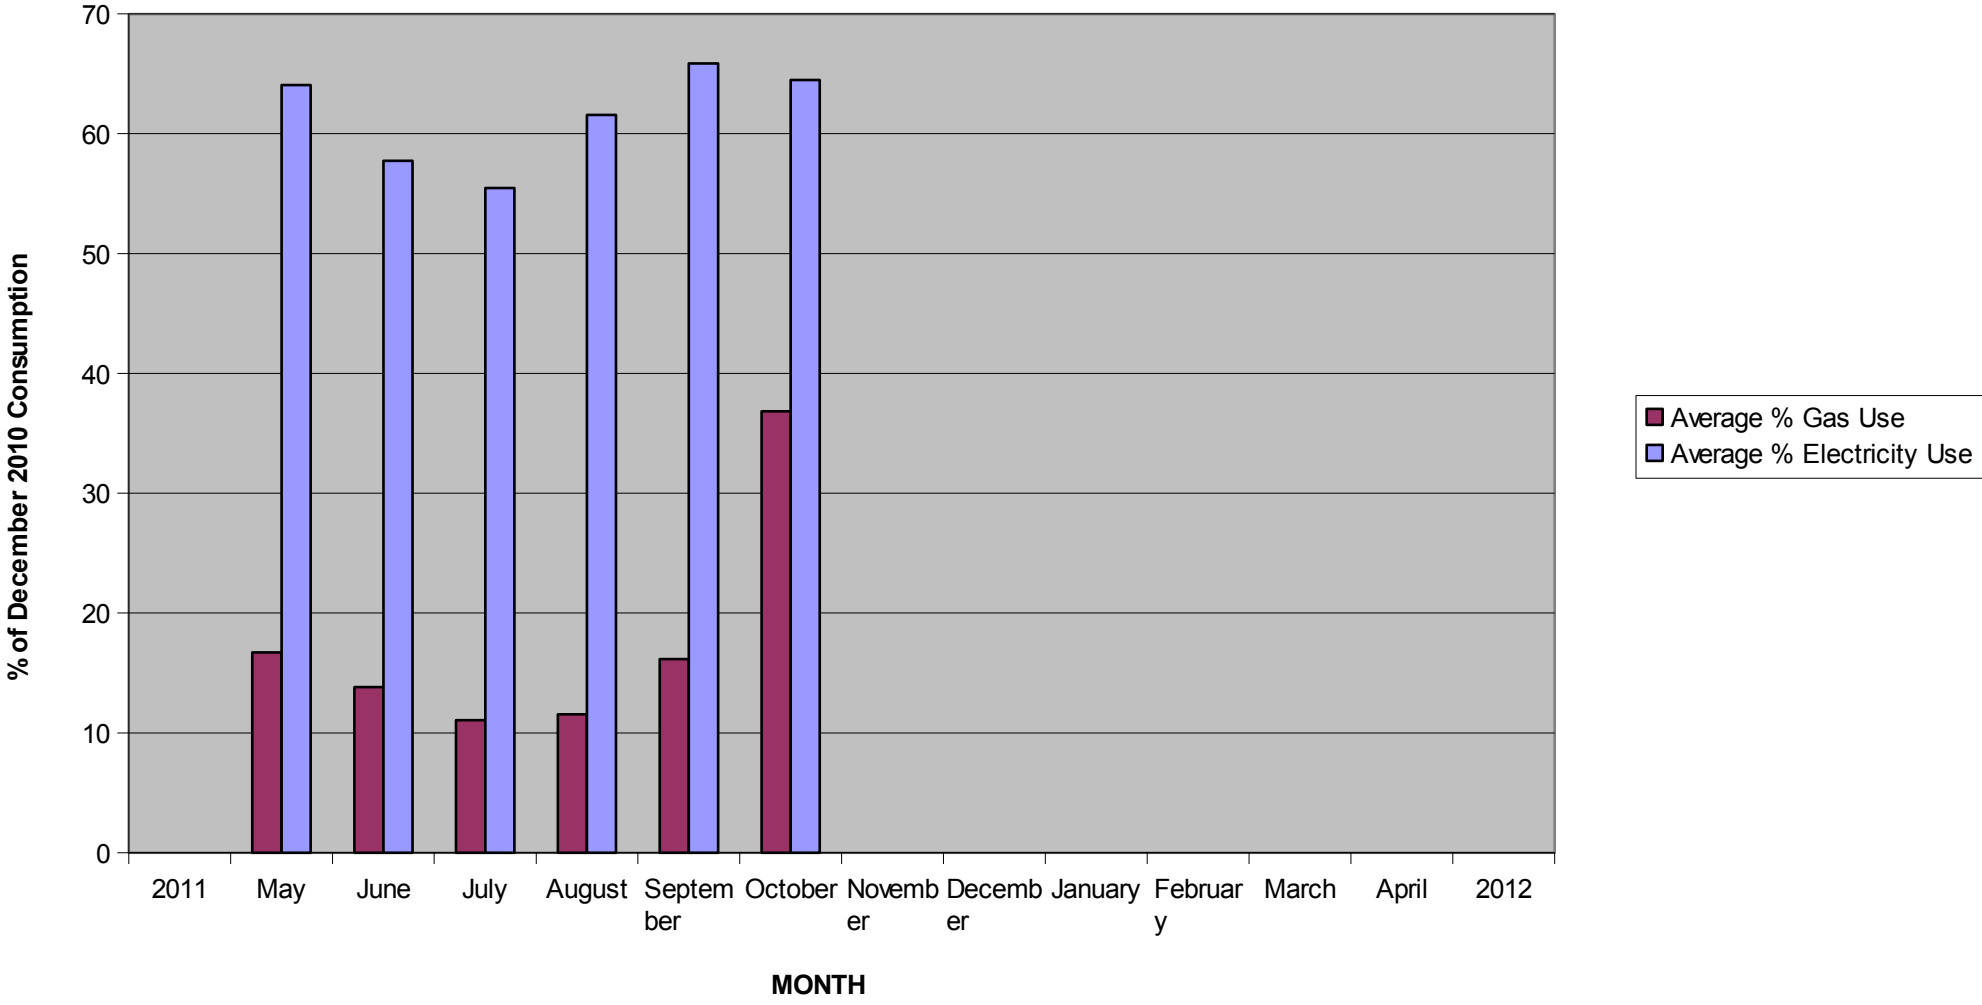

Henley Average Gas and Electricity Consumption May2011 to April 2012 (% of Decemer 2010 use)

Henley Average Gas and Electricity Consumption May 2011 to April 2012 (kWh)

Rainfall and Sunshine May 2009 to August 2012 SE England

Mean Temperature Variation from 30 year mean average Deg C

Mean Temperature Variation from 30 Year mean average Deg C