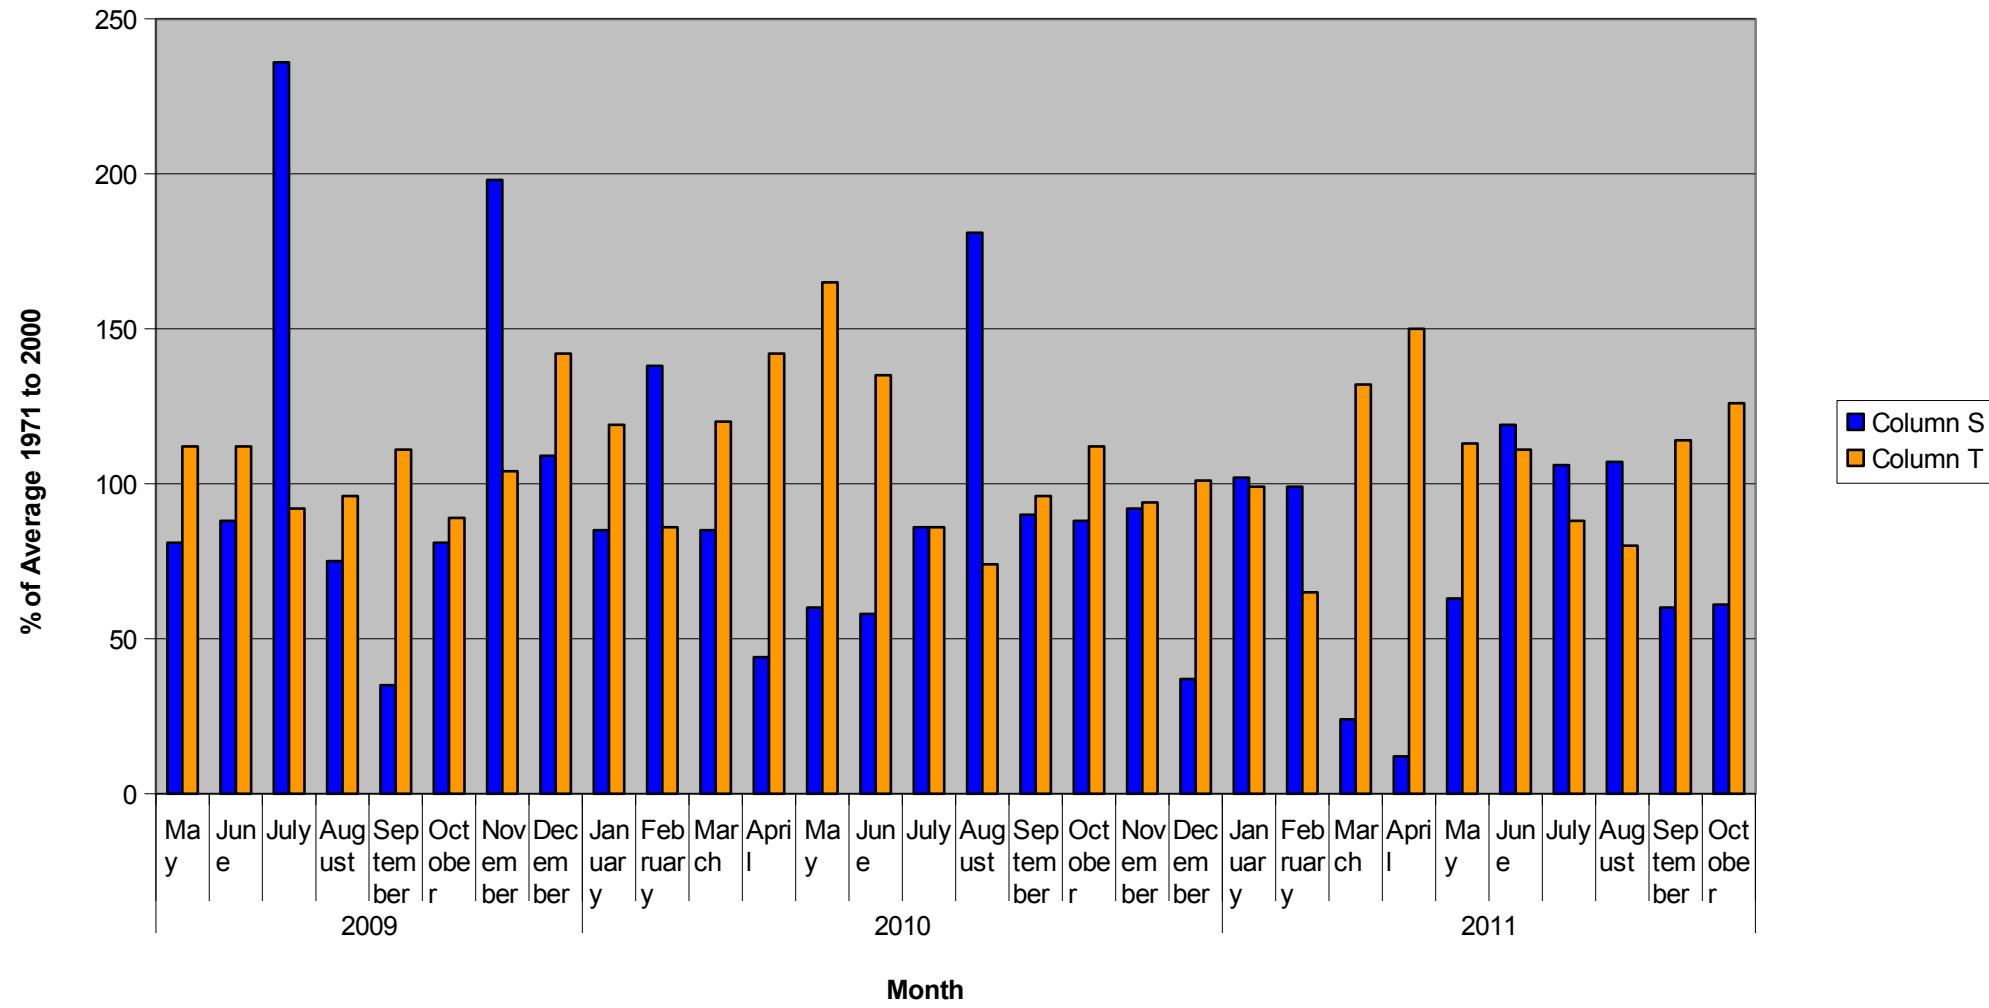

Henley Average Gas and Electricity Consumption May2011 to April 2012 (% of Decemer 2010 use)

Henley Average Gas and Electricity Consumption May 2011 to April 2012 (kWh)

Rainfall and Sunshine May 2009 to August 2012 SE England

Mean Temperature Variation from 30 year mean average Deg C

Mean Temperature Variation from 30 Year mean average Deg C