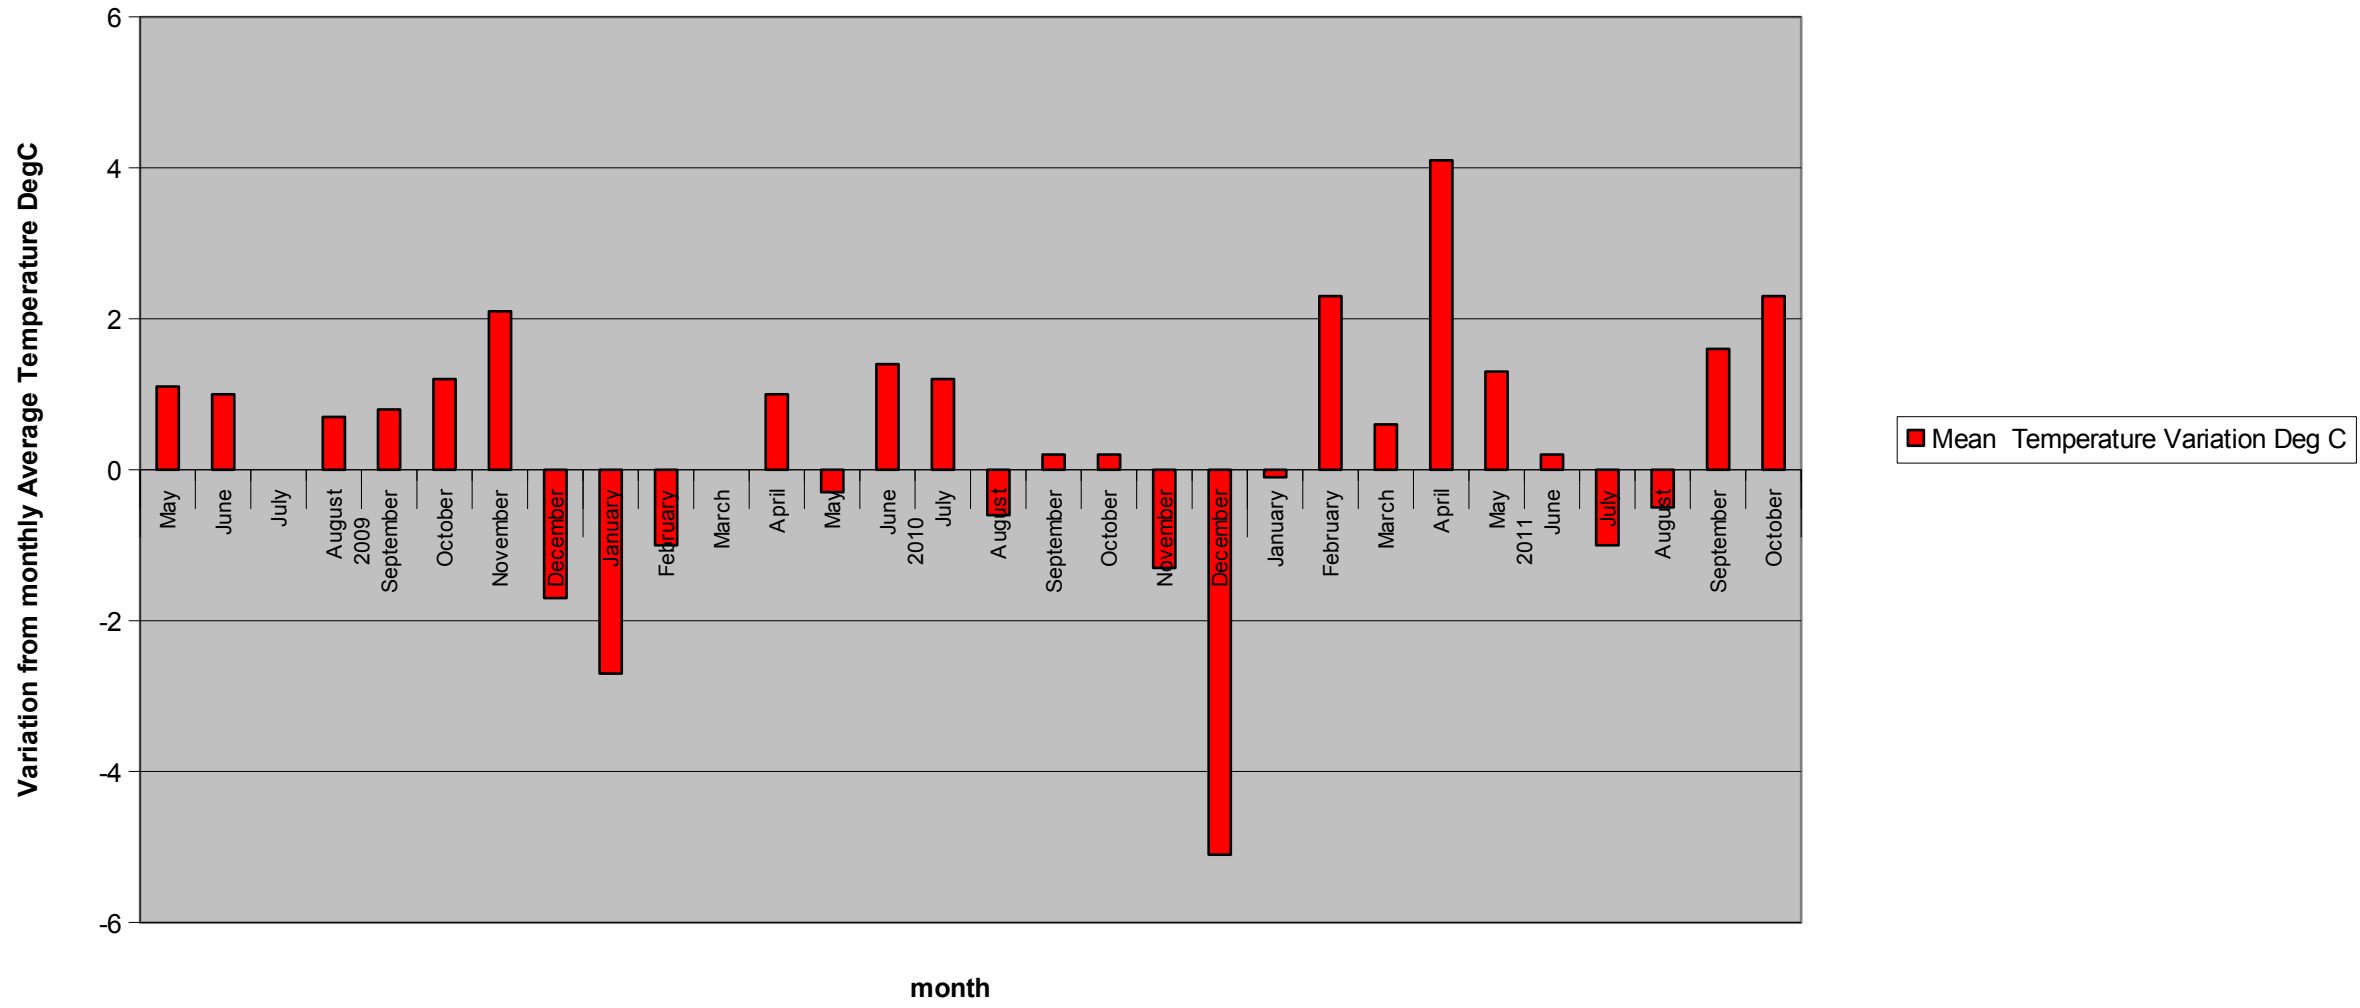

Henley Average Gas and Electricity Consumption May2011 to April 2012 (% of Decemer 2010 use)

Henley Average Gas and Electricity Consumption May 2011 to April 2012 (kWh)

Rainfall and Sunshine May 2009 to August 2012 SE England

Mean Temperature Variation from 30 year mean average Deg C

Mean Temperature Variation from 30 Year mean average Deg C