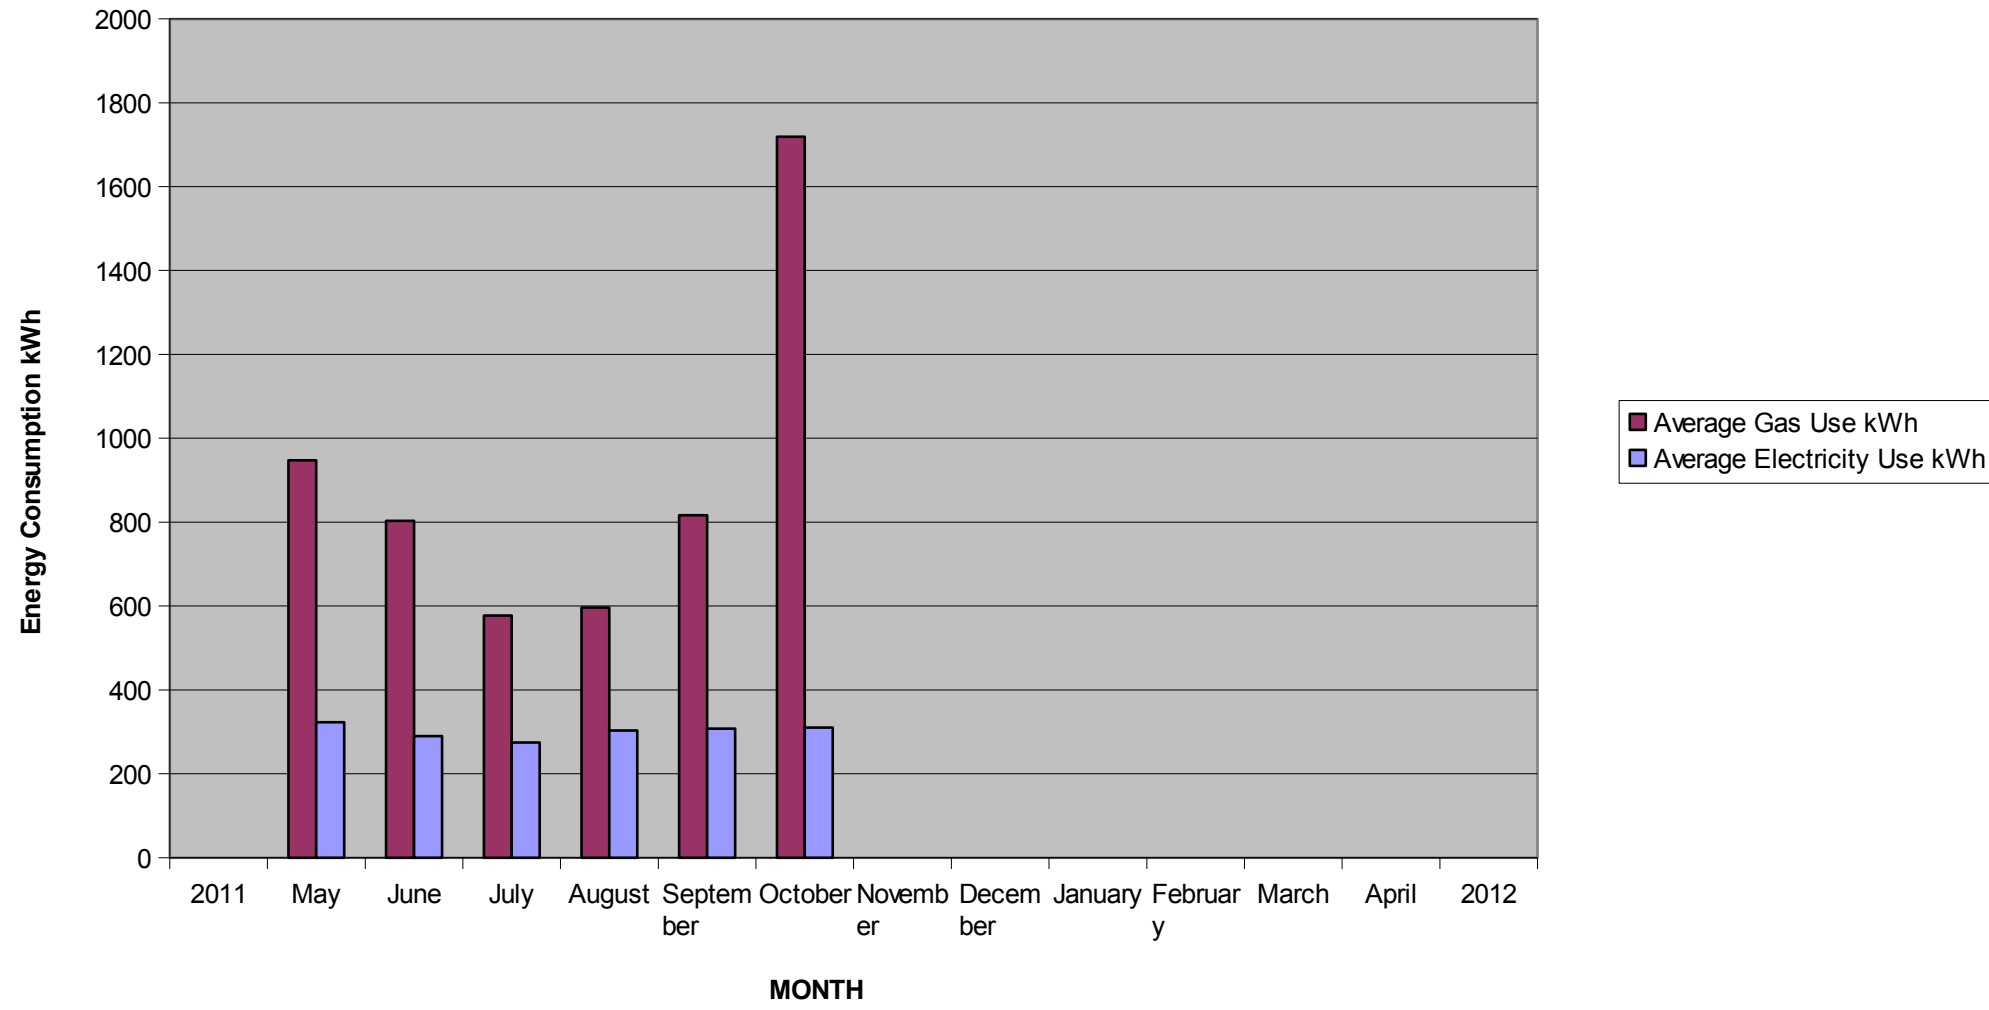

Henley Average Gas and Electricity Consumption May2011 to April 2012 (% of Decemer 2010 use)

Henley Average Gas and Electricity Consumption May 2011 to April 2012 (kWh)

Rainfall and Sunshine May 2009 to August 2012 SE England

Mean Temperature Variation from 30 year mean average Deg C

Mean Temperature Variation from 30 Year mean average Deg C